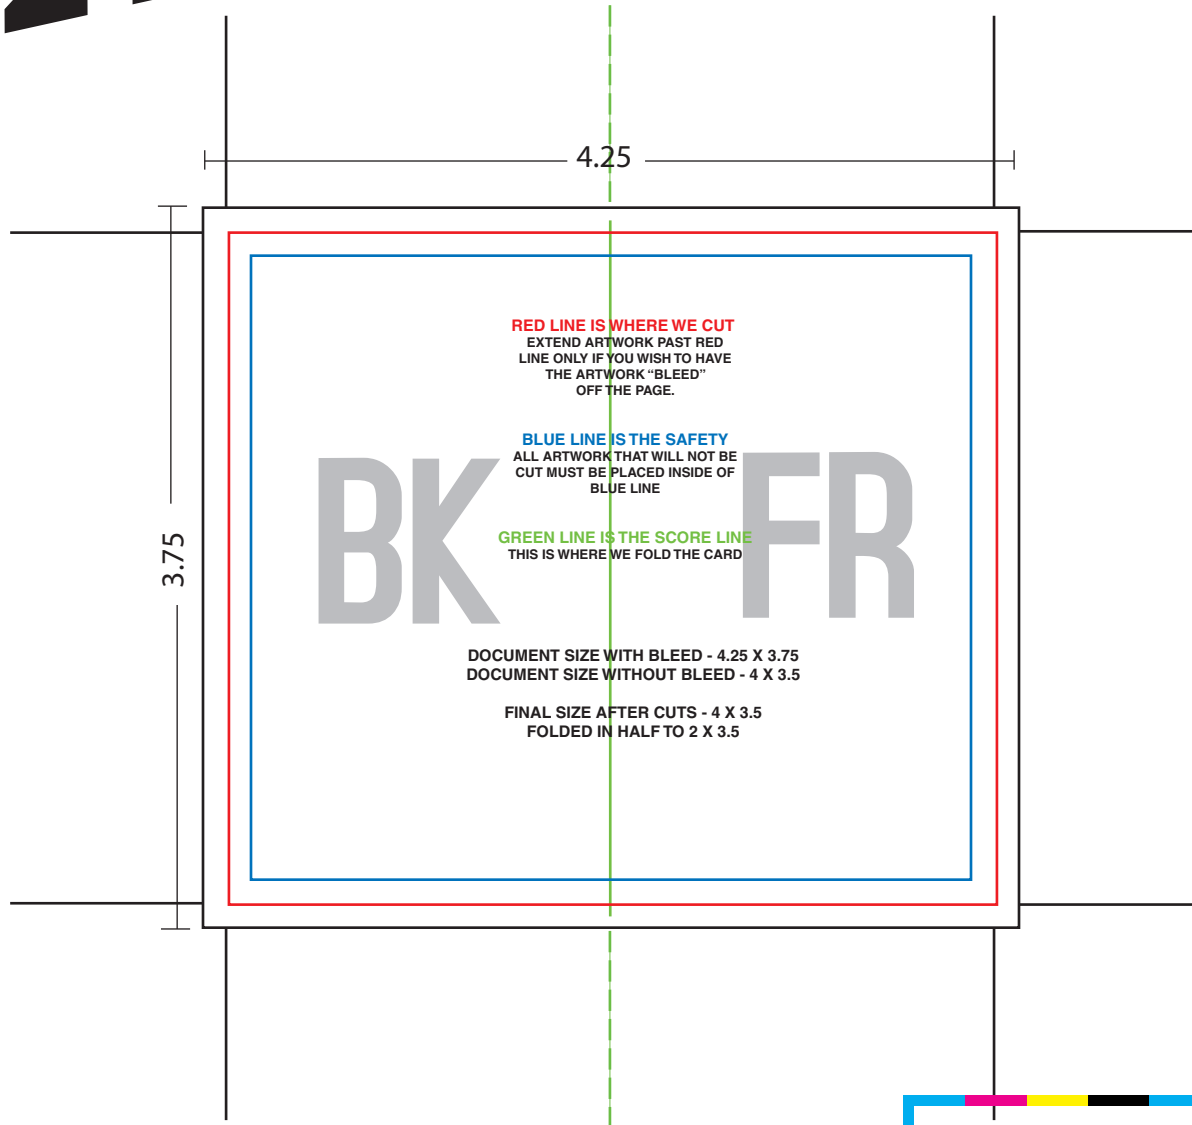

**Copy 2 Copy**

**Fold-over Business Card**  
**3.5" x 4"**

This is a certified Copy2Copy template.  
Not for use with other vendors.